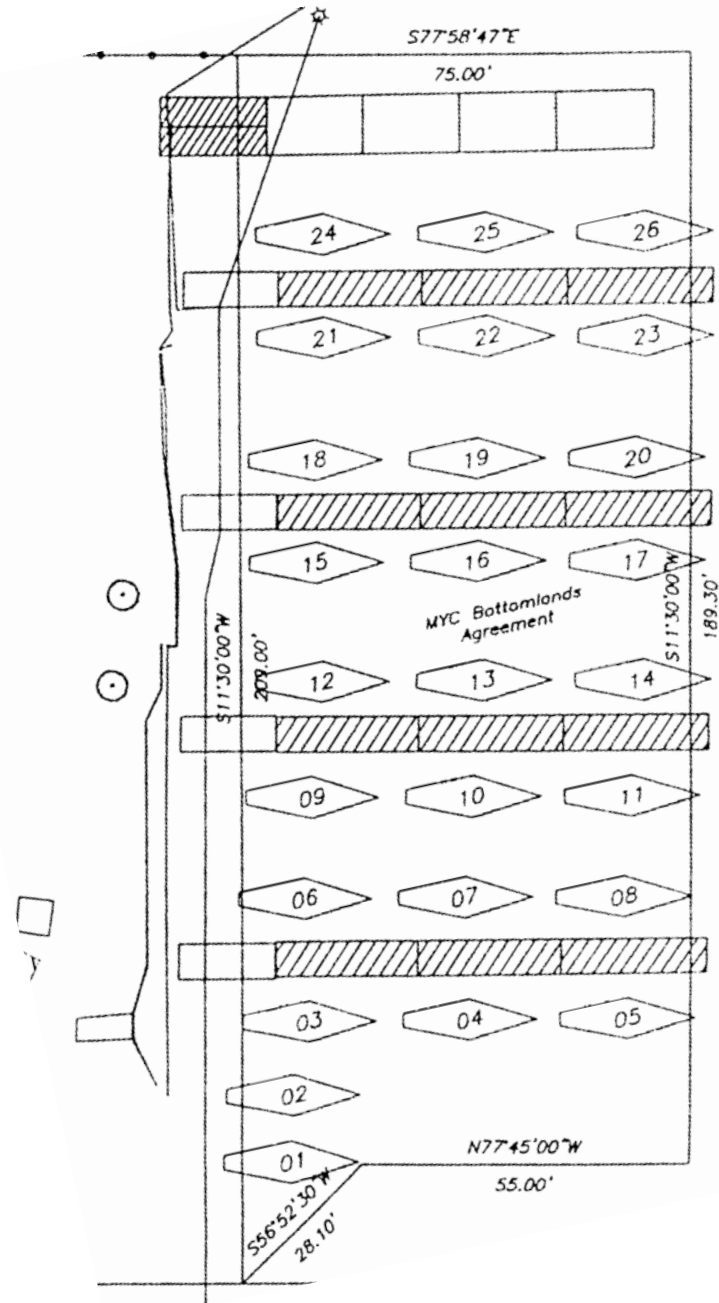

Dock Assignments 2018 (version 5/20//2018)

Position	Docker	Dock
1	Richard Andersen	Med moor
2	Mike Pots	Med moor
3	Conway McLean	Dock 1
4	Mike Twohey	Dock 1
5	Mike Canadeo	Dock 1
6	Mike Derusha	Dock 1
7	Colin Irish	Dock 1
8	Ken Blood	Dock 1
9	J. Frazier / R. Carpenter (sublet)	Dock 2
10	Jen Grant	Dock 2
11	Chad Lewis	Dock 2
12	Nezich	Dock 2
13	Pat Egan	Dock 2
14	Matt Zavislak	Dock 2
15	Neil Lynch	Dock 3
16	Mike Sauer	Dock 3
17	Zeb Seaborg	Dock 3
18	Mlsna	Dock 3
19	Hillary Gagnon	Dock 3
20	Manson / Vere	Dock 3

21	Hans Linna	Dock 4
22	Karen Larson	Dock 4
23	Committee Boat	Dock 4
24	Al Strandlie	Dock 4
25	Chad Lewis	Dock 4
26	Pat Shinnors	Dock 4